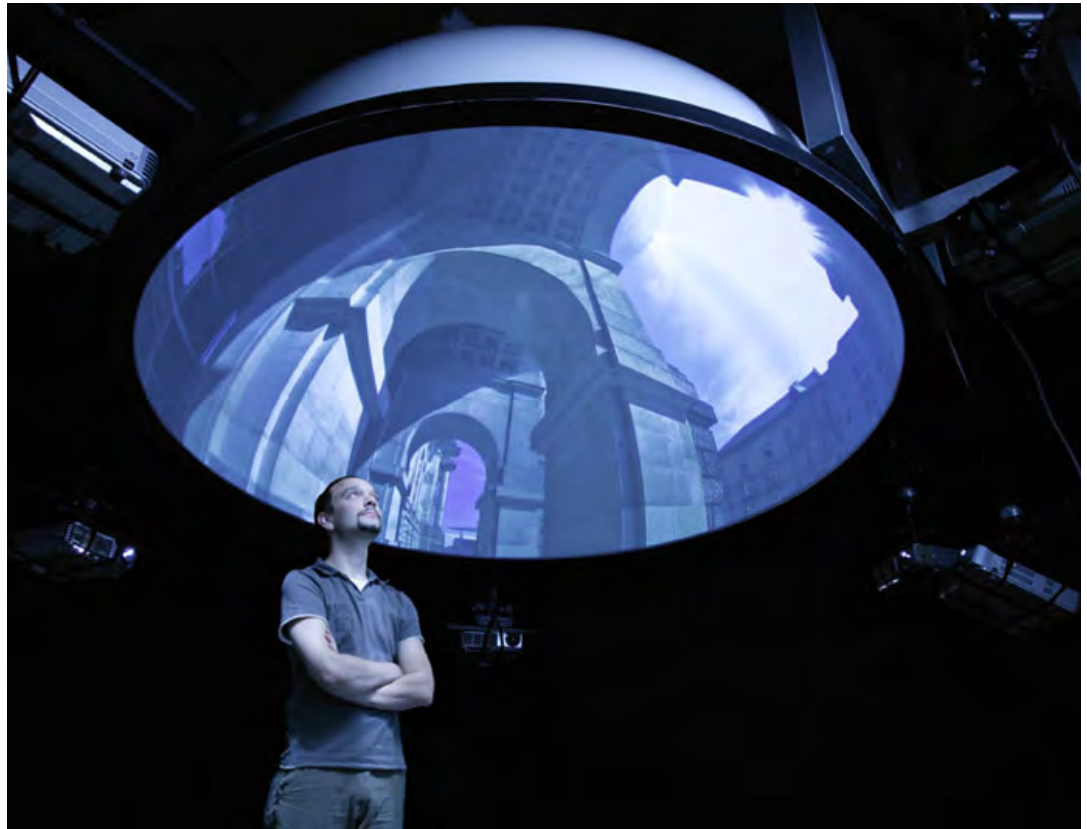

Where to put the
CHI 2011 logo?

Immersion

Digital Dome

Best viewpoint
in the center of
the shape

Digital Column

Best viewpoint
for immersive
content?

Panorama

Interaction

Framed Screen

Where to best view the weather forecast?

Digital Column

Sweet spot
with columns?
(Tuesday, Session
Non-flat displays)

Social Interaction

Sweet spot

A single user performing within an exclusively occupied spot.