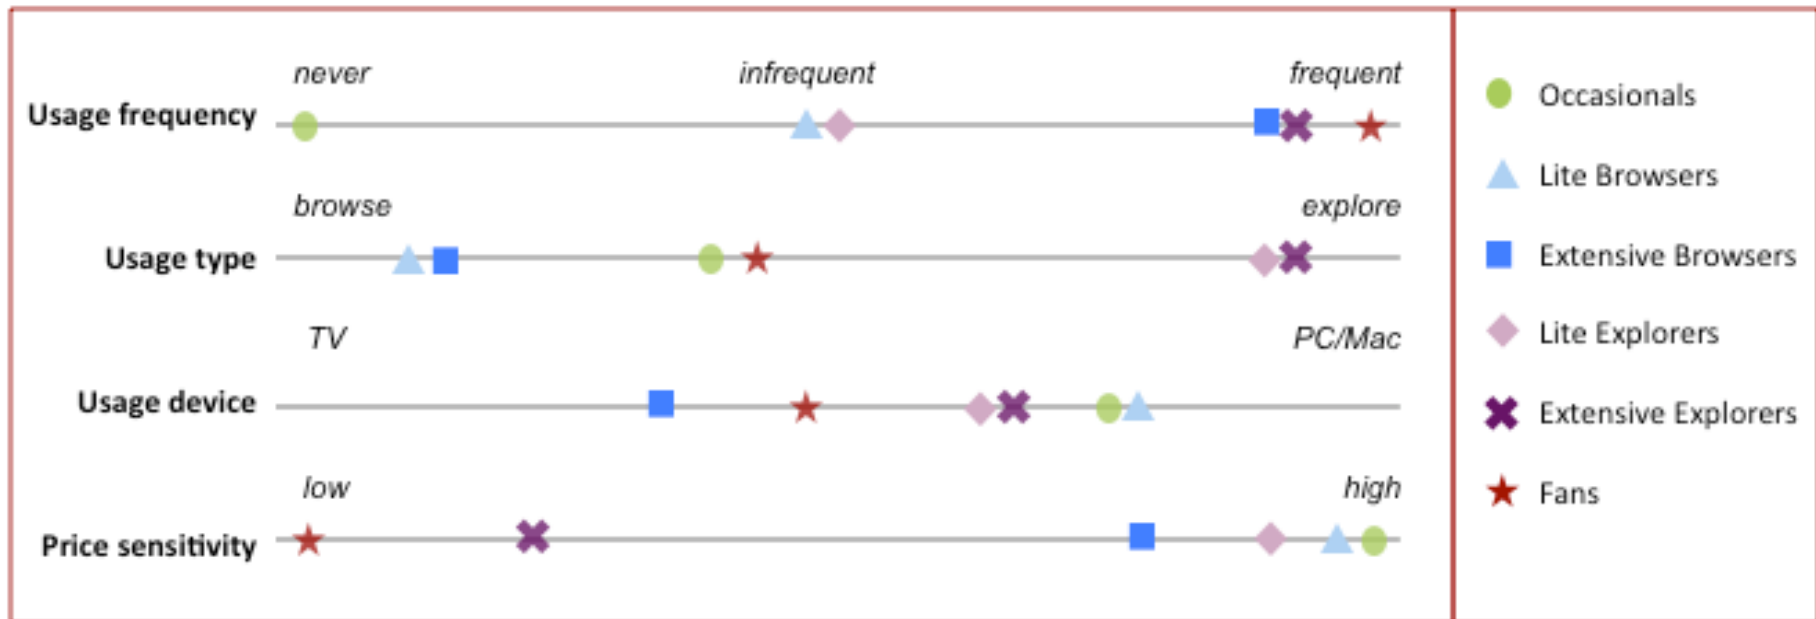

lassen.
Melanie hat Doch als And es ein kleine Designerin n

Der große Herz-Check

Online Survey

- Matters of research:
 - ✧ Sociodemographics
 - ✧ Manner of TV usage
 - ✧ TV guide usage
 - ✧ EPG usage
 - ✧ TV software equipment
 - ✧ TV hardware equipment
- Differences between EPG non-users (15) and EPG users (167)
- Classification of user groups considers EPG users only
- Based on 4 key variables, 6 EPG user groups are identified