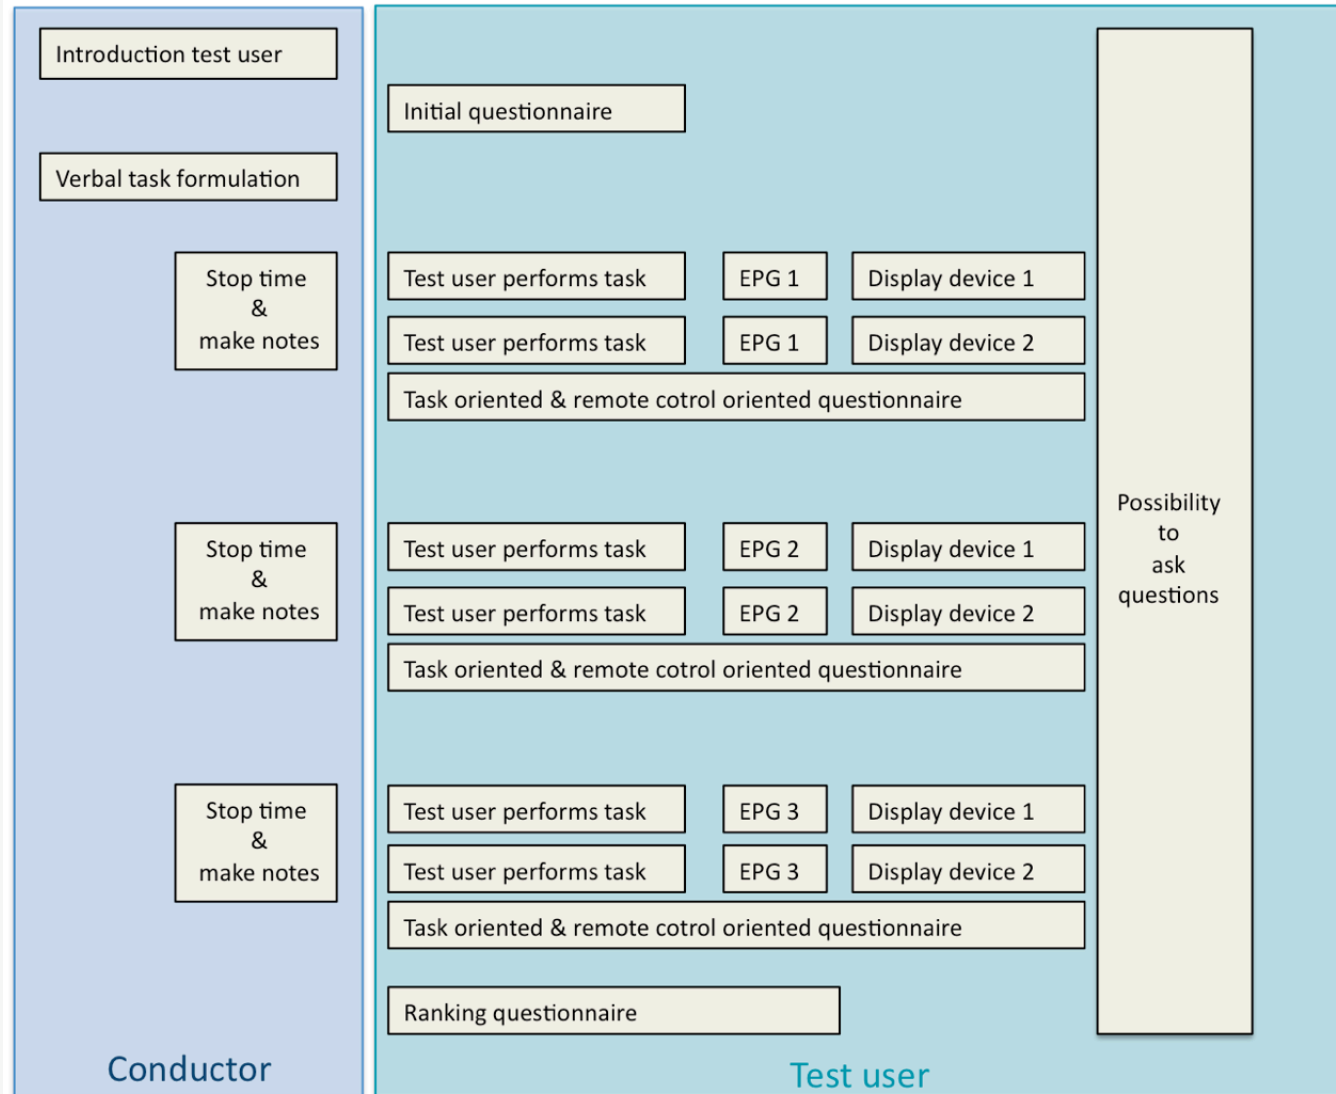

1. Examples
2. Classification of User Groups
3. Usability Study
4. Prototype
5. Conclusions and Future Work

Design Parameters

- 3 EPGs (EyeTV, Windows Media Center, Terra Tec Home Cinema)
- 3 Tasks
- 2 Display devices
- 18 Participants

Objective Target

- Discover usability problems
- Identify new desired features
- Ask users for their opinion

Characteristics

- Inexperienced users
- Each user performed one task six times (1 task x 2 display devices x 3 EPGs = 6)
- Learning effect balanced because of latin square
- Canvas instead of television screen